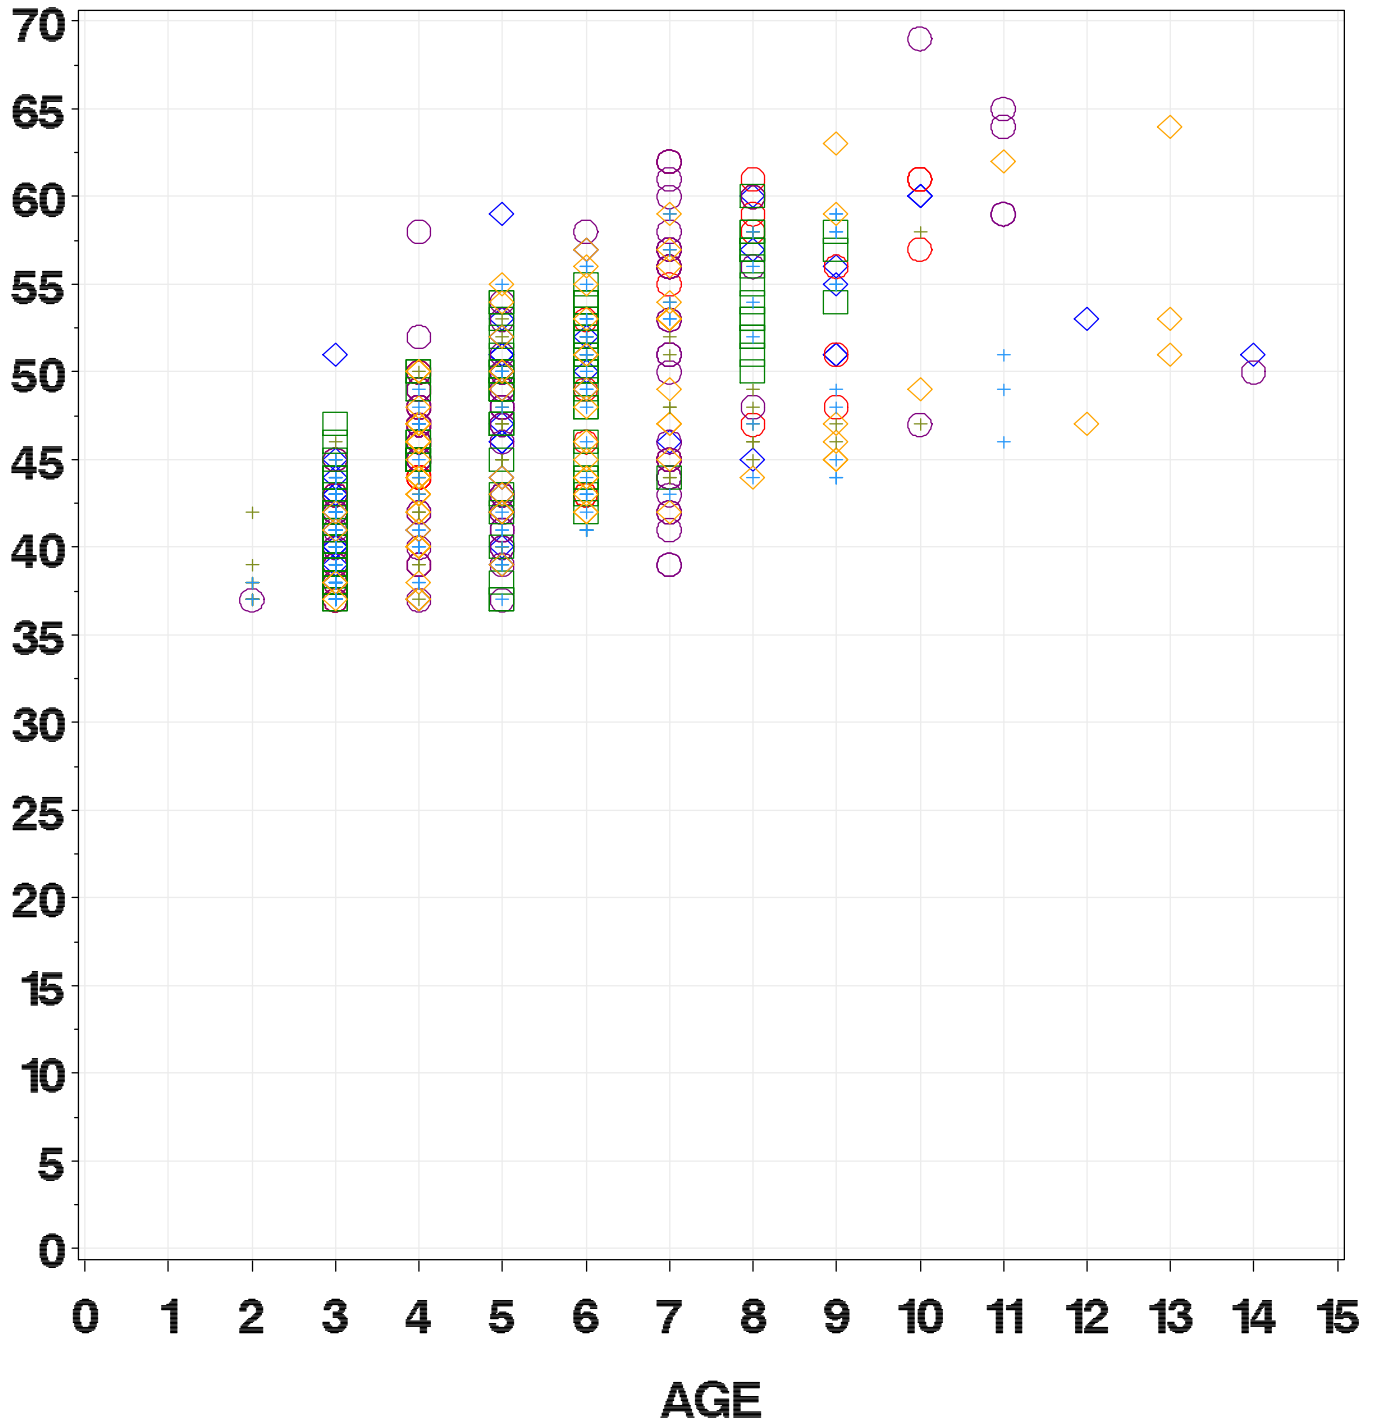

Marine Sportfish Collection Project

Cobia Size at Age 2007 through 2013

SIZE (in)

YEAR ◇ ◇ ◇ 2007 ○ ○ ○ 2008 ○ ○ ○ 2009 □ □ □ 2010
◇ ◇ ◇ 2011 + + + 2012 + + + 2013