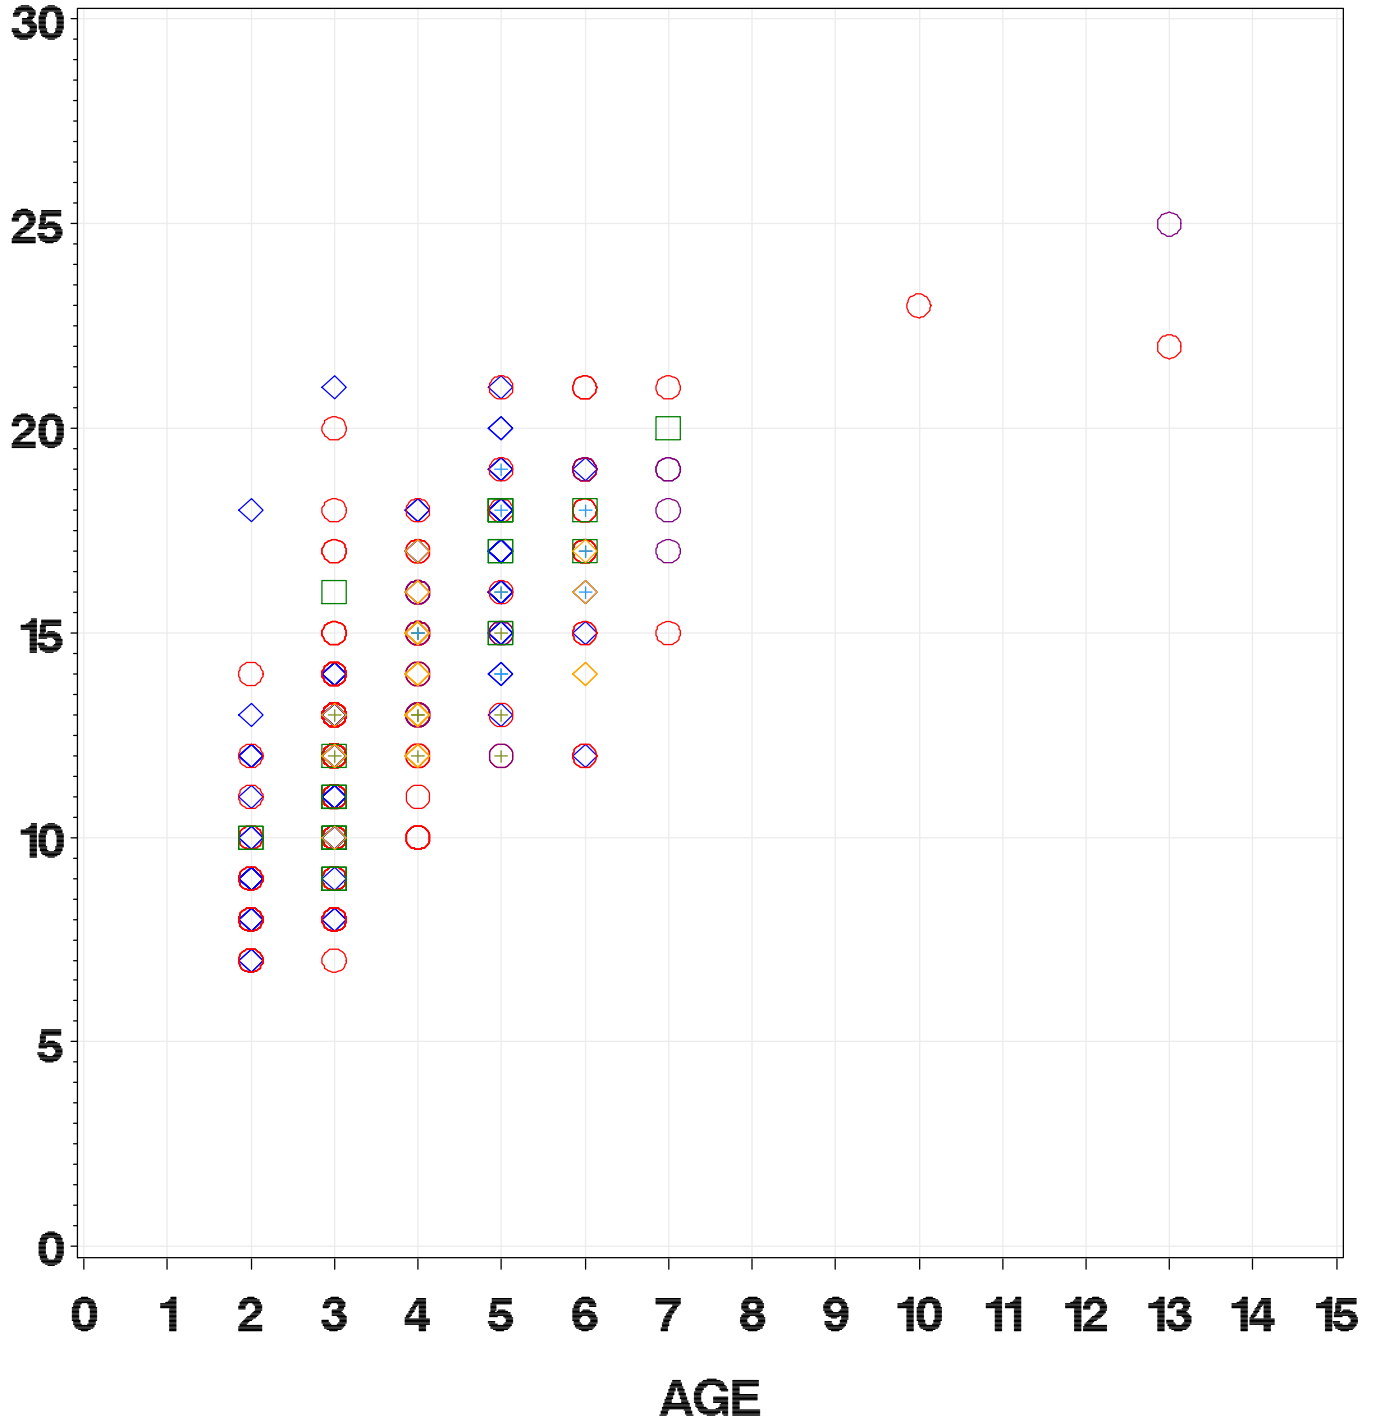

Marine Sportfish Collection Project

Spadefish Size at Age 2007 through 2013

SIZE (in)

YEAR ◇ ◇ ◇ 2007 ○ ○ ○ 2008 ○ ○ ○ 2009 □ □ □ 2010
◇ ◇ ◇ 2011 + + + 2012 + + + 2013